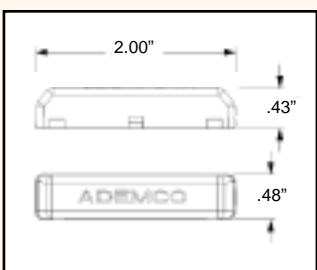

PAL-T
Surface Mount Magnetic Contact

- Unique snap open case cover – no loose parts
- Concealed screw terminals eliminate splicing and soldering
- Super 1-1/8" gap makes installation a snap
- Screw mount or adhesive mount
- 6 wire entry points for mounting versatility

• **PAL-WH or BR for 5ft. leads**

- •Sentrol 1038T
- •GRI 100T,110T
- •Tane- 60
- •Aleph DC-2531

**AVAILABLE
IN
AMMO BOX**