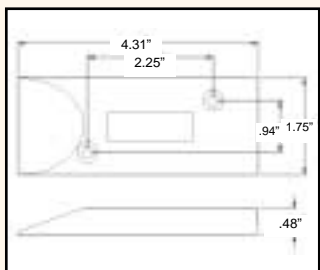

- Sentrol 1045
- GRI 400,410
- Amseco AMS37

958

958 Overhead Door Magnetic Contact

- Adjustable magnet with L-bracket
- 24" armored cable is standard
- Standard gap: 2-3/8"
- Epoxy sealed for protection from moisture and impact
- Available in SPDT (958-2)
- Pkg. quantity=1/bag