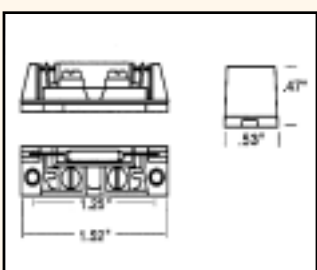

940
Surface Mount Magnetic Contact

- Attractive cover keeps mounting screws, terminal screws, or EOL resistor hidden
- Standard gap: 3/4"
- Complete with spacers and mounting screws

- •Sentrol 1085T
- •GRI 29A, 129A
- •Nascom N285T
- •Aleph PS-1523

**AVAILABLE
IN
AMMO BOX**