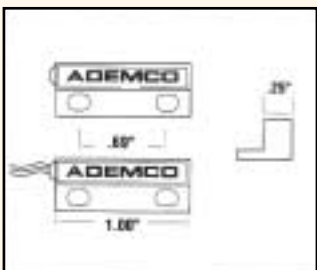

• **PAL-WH or BR for 5ft. leads**

- Sentrol 1038T
- GRI 100T,110T
- Tane- 60
- Aleph DC-2531

**AVAILABLE  
IN  
AMMO BOX**

940

**940**  
**Surface Mount Magnetic Contact**

- Attractive cover keeps mounting screws, terminal screws, or EOL resistor hidden
- Standard gap: 3/4"
- Complete with spacers and mounting screws

- Sentrol 1085T
- GRI 29A, 129A
- Nascom N285T
- Aleph PS-1523

**AVAILABLE  
IN  
AMMO BOX**

943

**943**  
**Mini Surface Mount with Leads**

- Self adhesive or screw mount
- Flange snaps off for even smaller adhesive mount switch
- 5' zip cord leads standard (943)
- Standard gap: 1/2"