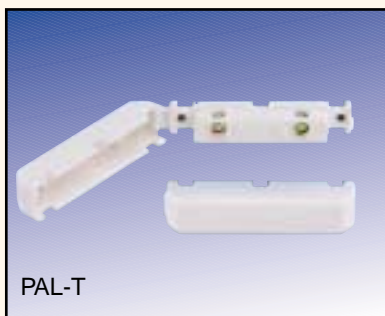

CONTACT

DIMENSIONS

SPECIAL FEATURES

REPLACES

SURFACE MOUNT

7939

7939
Surface Mount Magnetic Contact

- Standard gap: 1.0"
- Spacers, covers and screws included
- Cover conceals end of line resistor (EOL)
- Available in SPDT (7939-2) and wide gap (7939W)

• **PR-20439 WH or BR for PRO version**

- Sentrol 1085T,1285T
- GRI 29A
- Nascom N-85T
- Tane SM35
- Aleph DC2541

AVAILABLE IN AMMO BOX

7940

7940
Universal Surface/Recessed Mount

- Screw mount, adhesive mount or recessed
- Wide gap: 2", recessed: 1"
- Unique quick wire connections – just insert wires and tighten – no stripping or soldering
- Recessed adaptors included

- Sentrol 1038T
- Amseco AMS51
- Tane- 50

AVAILABLE IN AMMO BOX

PAL-T

PAL-T
Surface Mount Magnetic Contact

- Unique snap open case cover – no loose parts
- Concealed screw terminals eliminate splicing and soldering
- Super 1-1/8" gap makes installation a snap
- Screw mount or adhesive mount
- 6 wire entry points for mounting versatility

• **PAL-WH or BR for 5ft. leads**

- Sentrol 1038T
- GRI 100T,110T
- Tane- 60
- Aleph DC-2531

AVAILABLE IN AMMO BOX

940

940
Surface Mount Magnetic Contact

- Attractive cover keeps mounting screws, terminal screws, or EOL resistor hidden
- Standard gap: 3/4"
- Complete with spacers and mounting screws