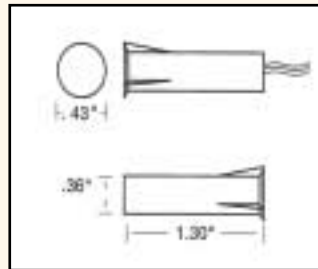

1. **944 3/8" Diameter Recessed Contact**
2. Standard gap: 3/4"
   - Convenient 5' zip cord leads are standard
   - Available in SPDT (944-2GY)
   - PR-20411 for PRO version with 18" leads

- •Sentrol 1075
- •GRI 2020-12
- •Nascom N-75
- •Tane TAP-10
- •Aleph DC-1621

AVAILABLE
IN
AMMO BOX