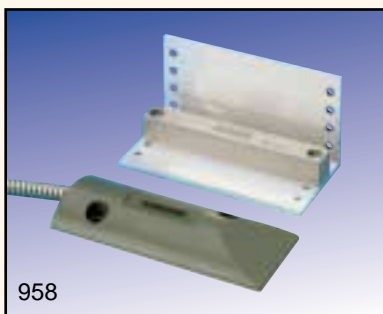

CONTACT

DIMENSIONS

SPECIAL FEATURES

REPLACES

SURFACE MOUNT

945/949 Surface Mount Magnetic Contact with Leads

- 15 foot zip cord leads standard
- Standard gap: 1-1/4"
- Choose self adhesive (945), or screw mount (949)
- Pkg. quantity=5/bag

- •Sentrol 1035
- •GRI 100-12,110-12
- •Nascom N35
- •Tane FM106
- •Aleph PS1541

945T Mini Surface Mount with Screw Terminals

- Screw mount or adhesive mount
- Screw terminals eliminate wire splicing and soldering
- Standard gap: 1-1/8"

- •Sentrol 1038T
- •GRI 100T,110T
- •Tane-60
- •Aleph DC-2531

AVAILABLE
IN
AMMO BOX

PR-20445 Mini Surface Mount with Leads

- Miniature size for cleaner look
- Standard gap: 1-1/4"
- 18" long wire leads
- Screw mount or adhesive mount

- •Sentrol 1085,1032
- •GRI 110-12
- •Nascom N35
- •Tane FM106
- •Aleph PS1541

AVAILABLE
IN
AMMO BOX

COMMERCIAL

7945

7945 XTP Surface Mount Magnetic Contact with Leads

- XTP contacts withstand surges up to 2400 volts DC
- 6' CLII cable is standard
- Epoxy sealed
- Wide gap of 2.5"
- Available in SPDT (7945-2GY)
- Pkg. quantity=1/bag

- •Sentrol 1045
- •GRI 400,410
- •Amseco AMS37

958

958 Overhead Door Magnetic Contact

- Adjustable magnet with L-bracket
- 24" armored cable is standard
- Standard gap: 2-3/8"
- Epoxy sealed for protection from moisture and impact
- Available in SPDT (958-2)
- Pkg. quantity=1/bag

- •Amseco ODC59A
- •Sentrol 2202AU,2202A
- •GRI 4532/4532L

ALL MODELS:
Specify color: White (WH), Brown (BR), Gray (GY)