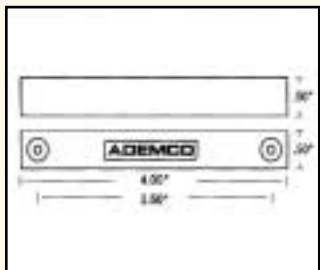

7945 XTP Surface Mount Magnetic Contact with Leads

- XTP contacts withstand surges up to 2400 volts DC
- 6' CLII cable is standard
- Epoxy sealed
- Wide gap of 2.5"
- Available in SPDT (7945-2GY)
- Pkg. quantity=1/bag

- •Sentrol 1045
- •GRI 400,410
- •Amseco AMS37