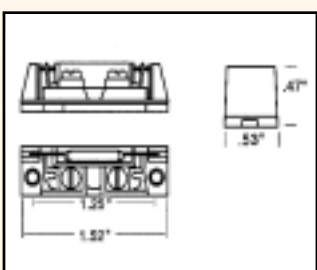

- Sentrol 1038T
- Amseco AMS51
- Tane- 50

AVAILABLE IN AMMO BOX

PAL-T

PAL-T
Surface Mount Magnetic Contact

- Unique snap open case cover – no loose parts
- Concealed screw terminals eliminate splicing and soldering
- Super 1-1/8" gap makes installation a snap
- Screw mount or adhesive mount
- 6 wire entry points for mounting versatility

• **PAL-WH or BR for 5ft. leads**

- Sentrol 1038T
- GRI 100T,110T
- Tane- 60
- Aleph DC-2531

AVAILABLE IN AMMO BOX

940

940
Surface Mount Magnetic Contact

- Attractive cover keeps mounting screws, terminal screws, or EOL resistor hidden
- Standard gap: 3/4"
- Complete with spacers and mounting screws