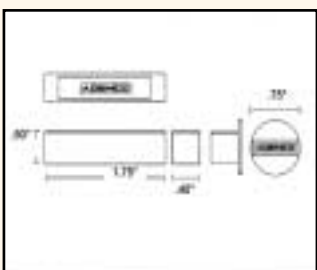

7940
Universal Surface/Recessed Mount

- Screw mount, adhesive mount or recessed
- Wide gap: 2", recessed: 1"
- Unique quick wire connections – just insert wires and tighten – no stripping or soldering
- Recessed adaptors included

- •Sentrol 1038T
- •Amseco AMS51
- •Tane- 50

**AVAILABLE
IN
AMMO BOX**