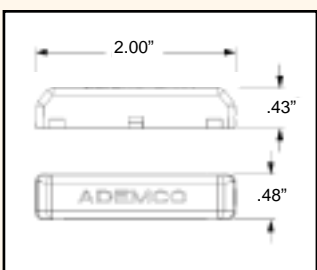

PAL-T
Surface Mount Magnetic Contact

- Unique snap open case cover – no loose parts
- Concealed screw terminals eliminate splicing and soldering
- Super 1-1/8" gap makes installation a snap
- Screw mount or adhesive mount
- 6 wire entry points for mounting versatility

• **PAL-WH or BR for 5ft. leads**

- •Sentrol 1038T
- •GRI 100T,110T
- •Tane- 60
- •Aleph DC-2531

AVAILABLE IN AMMO BOX