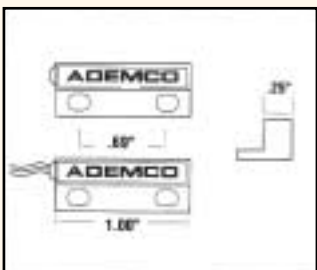

- Sentrol 1038T
- Amseco AMS51
- Tane- 50

AVAILABLE IN AMMO BOX

PAL-T

PAL-T
Surface Mount Magnetic Contact

- Unique snap open case cover – no loose parts
- Concealed screw terminals eliminate splicing and soldering
- Super 1-1/8" gap makes installation a snap
- Screw mount or adhesive mount
- 6 wire entry points for mounting versatility

• **PAL-WH or BR for 5ft. leads**

- Sentrol 1038T
- GRI 100T,110T
- Tane- 60
- Aleph DC-2531

AVAILABLE IN AMMO BOX

940

940
Surface Mount Magnetic Contact

- Attractive cover keeps mounting screws, terminal screws, or EOL resistor hidden
- Standard gap: 3/4"
- Complete with spacers and mounting screws

- Sentrol 1085T
- GRI 29A, 129A
- Nascom N285T
- Aleph PS-1523

AVAILABLE IN AMMO BOX

943

943
Mini Surface Mount with Leads

- Self adhesive or screw mount
- Flange snaps off for even smaller adhesive mount switch
- 5' zip cord leads standard (943)
- Standard gap: 1/2"