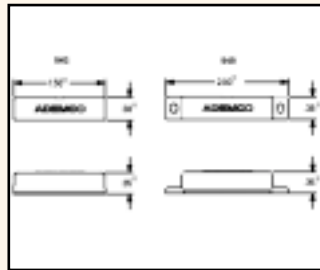

CONTACT

DIMENSIONS

SPECIAL FEATURES

REPLACES

SURFACE MOUNT

945/949

945/949 Surface Mount Magnetic Contact with Leads

- 15 foot zip cord leads standard
- Standard gap: 1-1/4"
- Choose self adhesive (945), or screw mount (949)
- Pkg. quantity=5/bag

- Sentrol 1035
- GRI 100-12,110-12
- Nascom N35
- Tane FM106
- Aleph PS1541

945T

945T Mini Surface Mount with Screw Terminals

- Screw mount or adhesive mount
- Screw terminals eliminate wire splicing and soldering
- Standard gap: 1-1/8"