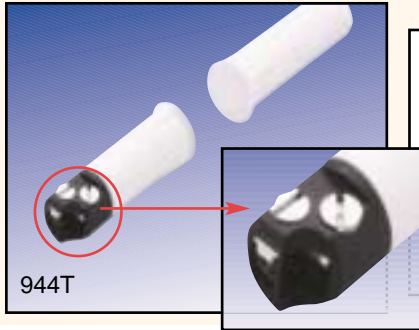

COMMERCIAL
RECESSED

CONTACT	DIMENSIONS	SPECIAL FEATURES	REPLACES

1. **960 XTP Surface Mount Magnetic Contact**
2. XTP contacts withstand surges up to 2400 volts DC
   - Epoxy Sealed
   - 3' armored cable is standard
   - Wide gap of 2.5"
   - Available in SPDT (960-2)
   - Pkg. quantity=1/bag

- •Sentrol 2505A
- •GRI 4400
- •Nascom 505A

944

1. **944 3/8" Diameter Recessed Contact**
2. Standard gap: 3/4"
   - Convenient 5' zip cord leads are standard
   - Available in SPDT (944-2GY)
   - PR-20411 for PRO version with 18" leads

- •Sentrol 1075
- •GRI 2020-12
- •Nascom N-75
- •Tane TAP-10
- •Aleph DC-1621

AVAILABLE
IN
AMMO BOX

1. **944T 3/8" Diameter Recessed Contact with Screw Terminals**
2. 3/8" diameter press fit design
   - Exclusive Staggered "T" terminals eliminate splice & solder and are compatible with standard screw driver
   - Standard gap: 3/4"

- •Sentrol 1125T
- •GRI 2020T
- •Aleph DC- 3621
- •Tane-3/8T

AVAILABLE
IN
AMMO BOX

1. **944TSP 3/4" Recessed Contact with 3/8" Magnet**
2. 3/4" diameter switch for easier wiring...3/8" diameter magnet
   - Exclusive Staggered "T" terminals eliminate splice & solder and are compatible with standard screw driver
   - Standard gap: 3/4"
   - Available with 5' leads (944SP)

- •GRI 120T-12

AVAILABLE
IN
AMMO BOX

1. **947-75T 3/4" Diameter Steel Door Contact with Terminals**
2. Standard gap: 1/2" in steel
   - Exclusive Staggered "T" terminals eliminate splice & solder and are compatible with standard screw driver
   - Order 947-75 for 5' leads

- •Sentrol 1078CT
- •GRI 8080-T
- •Tane 3/4 TC

AVAILABLE
IN
AMMO BOX

ALL MODELS:

Specify color: White (WH), Brown (BR), Gray (GY)