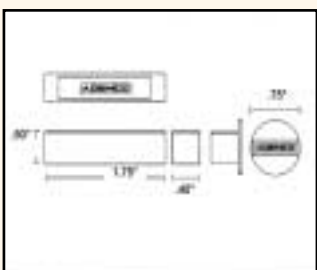

7940
Universal Surface/Recessed Mount

- Screw mount, adhesive mount or recessed
- Wide gap: 2", recessed: 1"
- Unique quick wire connections – just insert wires and tighten – no stripping or soldering
- Recessed adaptors included

- •Sentrol 1038T
- •Amseco AMS51
- •Tane- 50

AVAILABLE IN AMMO BOX