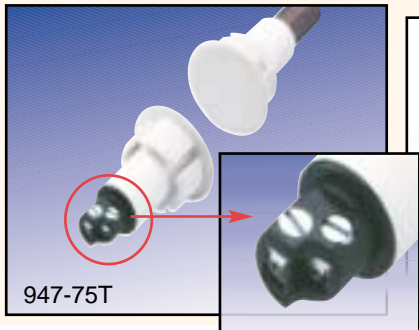

944TSP

947-75T