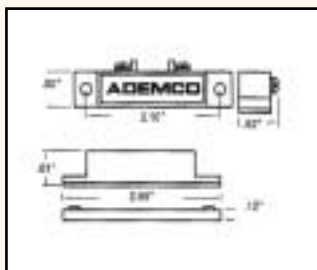

CONTACT

DIMENSIONS

SPECIAL FEATURES

REPLACES

SURFACE MOUNT

7939

7939
Surface Mount Magnetic Contact

- Standard gap: 1.0"
- Spacers, covers and screws included
- Cover conceals end of line resistor (EOL)
- Available in SPDT (7939-2) and wide gap (7939W)