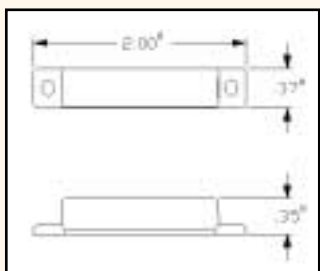

PR-20445 Mini Surface Mount with Leads

- Miniature size for cleaner look
- Standard gap: 1-1/4"
- 18" long wire leads
- Screw mount or adhesive mount

- •Sentrol 1085,1032
- •GRI 110-12
- •Nascom N35
- •Tane FM106
- •Aleph PS1541

AVAILABLE
IN
AMMO BOX

COMMERCIAL