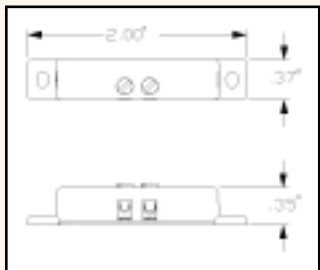

945T Mini Surface Mount with Screw Terminals

- Screw mount or adhesive mount
- Screw terminals eliminate wire splicing and soldering
- Standard gap: 1-1/8"

- •Sentrol 1038T
- •GRI 100T,110T
- •Tane-60
- •Aleph DC-2531

AVAILABLE
IN
AMMO BOX