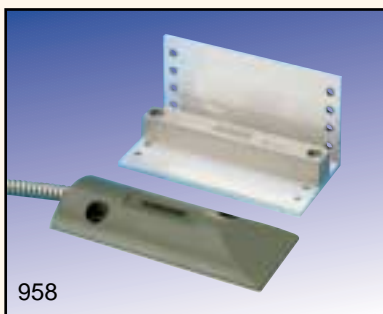

- Sentrol 1085,1032
- GRI 110-12
- Nascom N35
- Tane FM106
- Aleph PS1541

AVAILABLE
IN
AMMO BOX

COMMERCIAL

7945

7945 XTP Surface Mount Magnetic Contact with Leads

- XTP contacts withstand surges up to 2400 volts DC
- 6' CLII cable is standard
- Epoxy sealed
- Wide gap of 2.5"
- Available in SPDT (7945-2GY)
- Pkg. quantity=1/bag

- Sentrol 1045
- GRI 400,410
- Amseco AMS37

958

958 Overhead Door Magnetic Contact

- Adjustable magnet with L-bracket
- 24" armored cable is standard
- Standard gap: 2-3/8"
- Epoxy sealed for protection from moisture and impact
- Available in SPDT (958-2)
- Pkg. quantity=1/bag