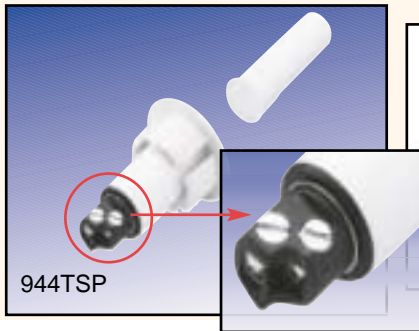

COMMERCIAL
RECESSED

CONTACT	DIMENSIONS	SPECIAL FEATURES	REPLACES

1. **960 XTP Surface Mount Magnetic Contact**
2. XTP contacts withstand surges up to 2400 volts DC
   - Epoxy Sealed
   - 3' armored cable is standard
   - Wide gap of 2.5"
   - Available in SPDT (960-2)
   - Pkg. quantity=1/bag

- •Sentrol 2505A
- •GRI 4400
- •Nascom 505A

1. **944 3/8" Diameter Recessed Contact**
2. Standard gap: 3/4"
   - Convenient 5' zip cord leads are standard
   - Available in SPDT (944-2GY)
   - PR-20411 for PRO version with 18" leads

- •Sentrol 1075
- •GRI 2020-12
- •Nascom N-75
- •Tane TAP-10
- •Aleph DC-1621

AVAILABLE
IN
AMMO BOX

944T

1. **944T 3/8" Diameter Recessed Contact with Screw Terminals**
2. 3/8" diameter press fit design
   - Exclusive Staggered "T" terminals eliminate splice & solder and are compatible with standard screw driver
   - Standard gap: 3/4"

- •Sentrol 1125T
- •GRI 2020T
- •Aleph DC- 3621
- •Tane-3/8T

AVAILABLE
IN
AMMO BOX

1. **944TSP 3/4" Recessed Contact with 3/8" Magnet**
2. 3/4" diameter switch for easier wiring...3/8" diameter magnet
   - Exclusive Staggered "T" terminals eliminate splice & solder and are compatible with standard screw driver
   - Standard gap: 3/4"
   - Available with 5' leads (944SP)

- •GRI 120T-12

AVAILABLE
IN
AMMO BOX

1. **947-75T 3/4" Diameter Steel Door Contact with Terminals**
2. Standard gap: 1/2" in steel
   - Exclusive Staggered "T" terminals eliminate splice & solder and are compatible with standard screw driver
   - Order 947-75 for 5' leads

- •Sentrol 1078CT
- •GRI 8080-T
- •Tane 3/4 TC

AVAILABLE
IN
AMMO BOX

ALL MODELS:

Specify color: White (WH), Brown (BR), Gray (GY)